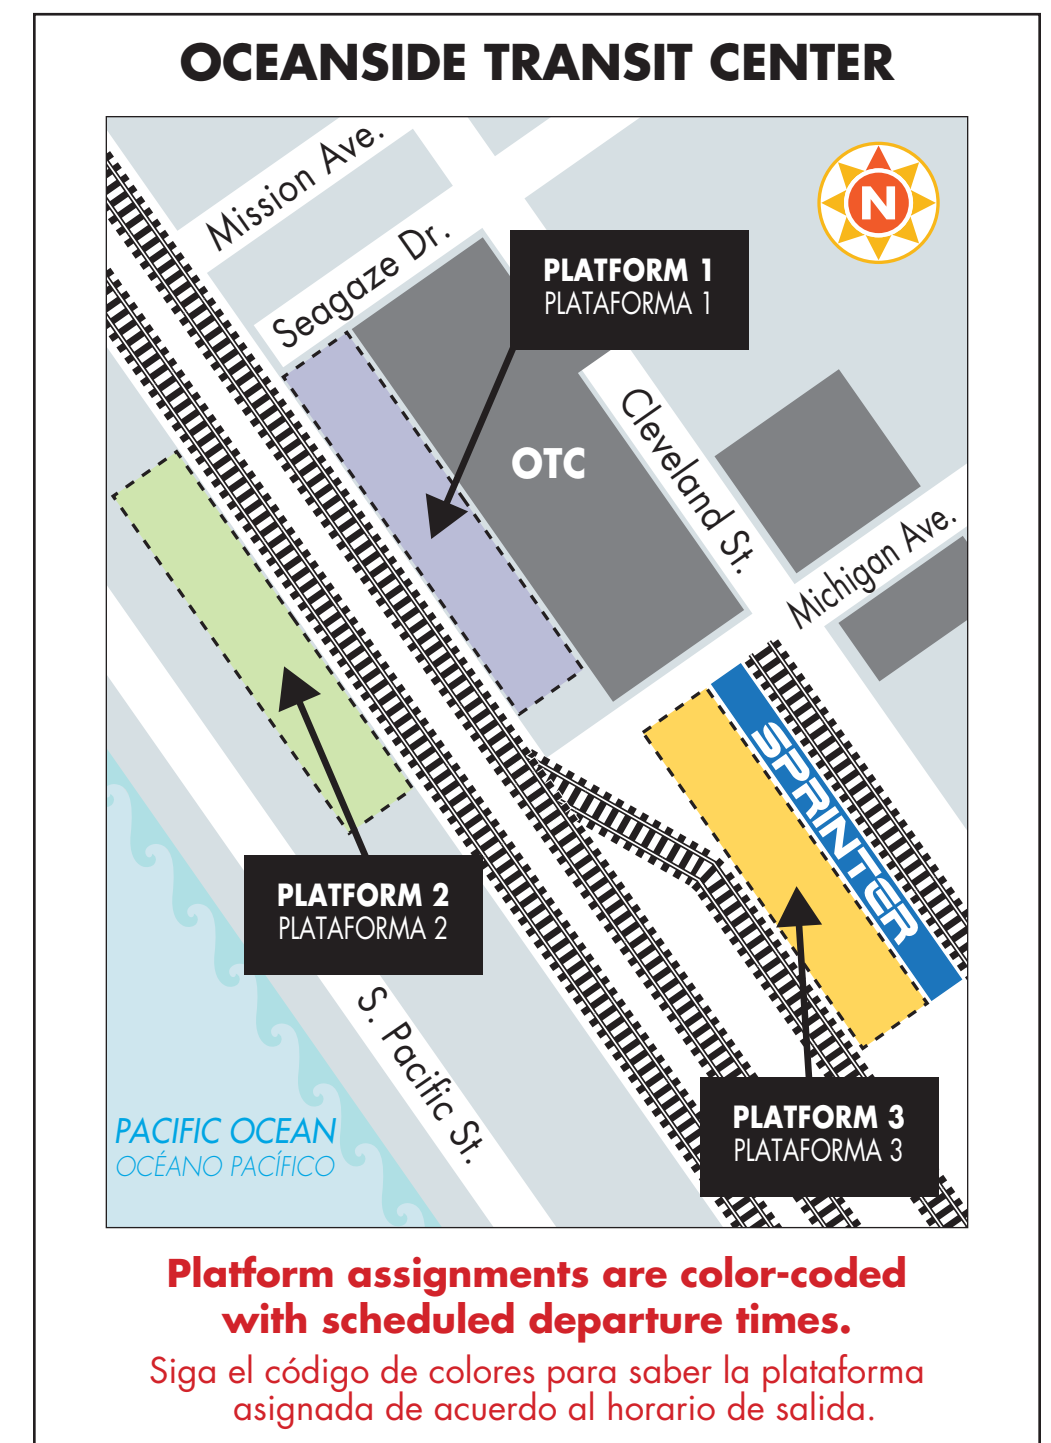

NORTHBOUND		SATURDAY, SUNDAY & HOLIDAYS																													
SAN DIEGO TO OCEANSIDE	READ DOWN	AMTRAK Pacific Surfliner	AMTRAK Pacific Surfliner	AMTRAK Pacific Surfliner	Metrolink	AMTRAK Pacific Surfliner	COASTER	AMTRAK Pacific Surfliner	Metrolink	AMTRAK Pacific Surfliner	AMTRAK Pacific Surfliner	Metrolink	COASTER	AMTRAK Pacific Surfliner	Metrolink	AMTRAK Pacific Surfliner	Metrolink	COASTER	AMTRAK Pacific Surfliner	Metrolink	AMTRAK Pacific Surfliner	AMTRAK Pacific Surfliner	COASTER	AMTRAK Pacific Surfliner	AMTRAK Pacific Surfliner	AMTRAK Pacific Surfliner	AMTRAK Pacific Surfliner	AMTRAK Pacific Surfliner	AMTRAK Pacific Surfliner	AMTRAK Pacific Surfliner	AMTRAK Pacific Surfliner
TRAIN SERVICE NO.		1761	763	1565	661	1767	681	569	663	1573	777	665	685	579	858	583	860	689	785	667	1591	593	693	595							
San Diego-SF Depot	↓	4:40a	5:55a	6:45a		8:05a	9:35a	9:43a		10:51a	12:05p		12:25p	1:35p		2:50p		3:36p	3:58p		5:25p	6:40p	7:10p	8:57p							
San Diego-Old Town	↓	4:47a	6:02a	6:52a		8:12a	9:42a	9:50a		10:58a	12:12p		12:33p	1:42p		2:57p		3:44p	4:05p		5:32p	6:47p	7:18p	9:04p							
Sorrento Valley	↓						10:04a*						12:57p*					4:06p*					7:43p*								
Solana Beach	↓	5:17a	6:33a	7:25a		8:44a	10:13a	10:23a		11:31a	12:43p		1:06p	2:16p		3:31p		4:17p	4:36p		6:07p	7:22p	7:53p	9:35p							
Encinitas	↓						10:19a						1:11p					4:23p					7:58p								
Carlsbad Poinsettia	↓						10:26a						1:16p					4:29p					8:04p								
Carlsbad Village	↓						10:33a						1:21p					4:35p					8:10p								
Oceanside	↓	5:37a	6:57a	7:43a	8:15a	9:06a	10:39a	10:40a	11:24a	11:51a	1:00p	1:24p	1:27p	2:36p	2:51p	3:48p	4:28p	4:41p	4:53p	5:36p	6:27p	7:40p	8:16p	9:53p							

* Sorrento Valley COASTER Connection shuttle service not available for this train - Train does not stop at this station

COASTER operates on a Holiday (Sunday) schedule on New Year's Day, Memorial Day, Labor Day, Thanksgiving Day, Christmas Eve, and Christmas Day. COASTER operates on a Saturday schedule on Martin Luther King, Jr. Day, Presidents' Day, Independence Day, and the day after Thanksgiving. Schedule subject to change.

Ride Any Amtrak Pacific Surfliner® Train

COASTER passengers can ride any Amtrak Pacific Surfliner® train, 7 days a week with any valid COASTER Regional Day Pass (formerly RegionPlus Day Pass) or COASTER Regional Monthly/30-Day Pass, within the trip limits printed on their COASTER pass. Valid between Oceanside and San Diego ONLY. Trips north of Oceanside will require a separate Amtrak ticket and reservation.

For a complete Amtrak Pacific Surfliner schedule, please visit PacifiSurfliner.com
NOT VALID: FRI-TUES OF MEMORIAL DAY WEEKEND, FRI-TUES OF LABOR DAY WEEKEND, MONDAY THROUGH THE FOLLOWING TUESDAY OF THANKSGIVING WEEK, OPENING DAY THROUGH SUNDAY OF THE SUMMER DEL MAR RACES, AND WED-SUN OF COMIC-CON WEEK (these dates subject to change).

ONLY SERVES: • Oceanside • Solana Beach • San Diego-Old Town • San Diego-SF Depot
DOES NOT SERVE: • Carlsbad Village • Carlsbad Poinsettia • Encinitas • Sorrento Valley

All Amtrak policies and terms of travel apply and may differ from NCTD policies including photo ID requirements, food and beverage consumption (including alcohol), unaccompanied minors, accessibility, baggage restrictions, and pets. For more information, please visit: Amtrak.com/train-travel-plan
BIKES: RESERVATIONS and Amtrak ticket REQUIRED for BIKES on ALL Amtrak trains. Amtrak.com/bring-your-bicycle-onboard
Amtrak fares, schedules, routes, equipment and services subject to change without notice. Other policies and restrictions apply. Amtrak and Pacific Surfliner are service marks of the National Railroad Passenger Corporation.
Website: PacifiSurfliner.com • **Phone:** (800) 872-7245

* El servicio de la conexión de autobús Sorrento Valley COASTER no está disponible para este tren
- El tren no se detiene en esta estación

El tren COASTER opera en días festivos (con los horarios de domingo) como en Año Nuevo, Día de la Recordación, Día del Trabajo, Día de Acción de Gracias, Nochebuena, y Navidad. El tren COASTER opera con los horarios de sábado en el Día de Martín Luther King, Jr., Día de los Presidentes, Día de la Independencia, y el día siguiente al día de Acción de Gracias. Los horarios están sujetos a cambios.

Viaje en cualquier tren de Amtrak Pacific Surfliner®