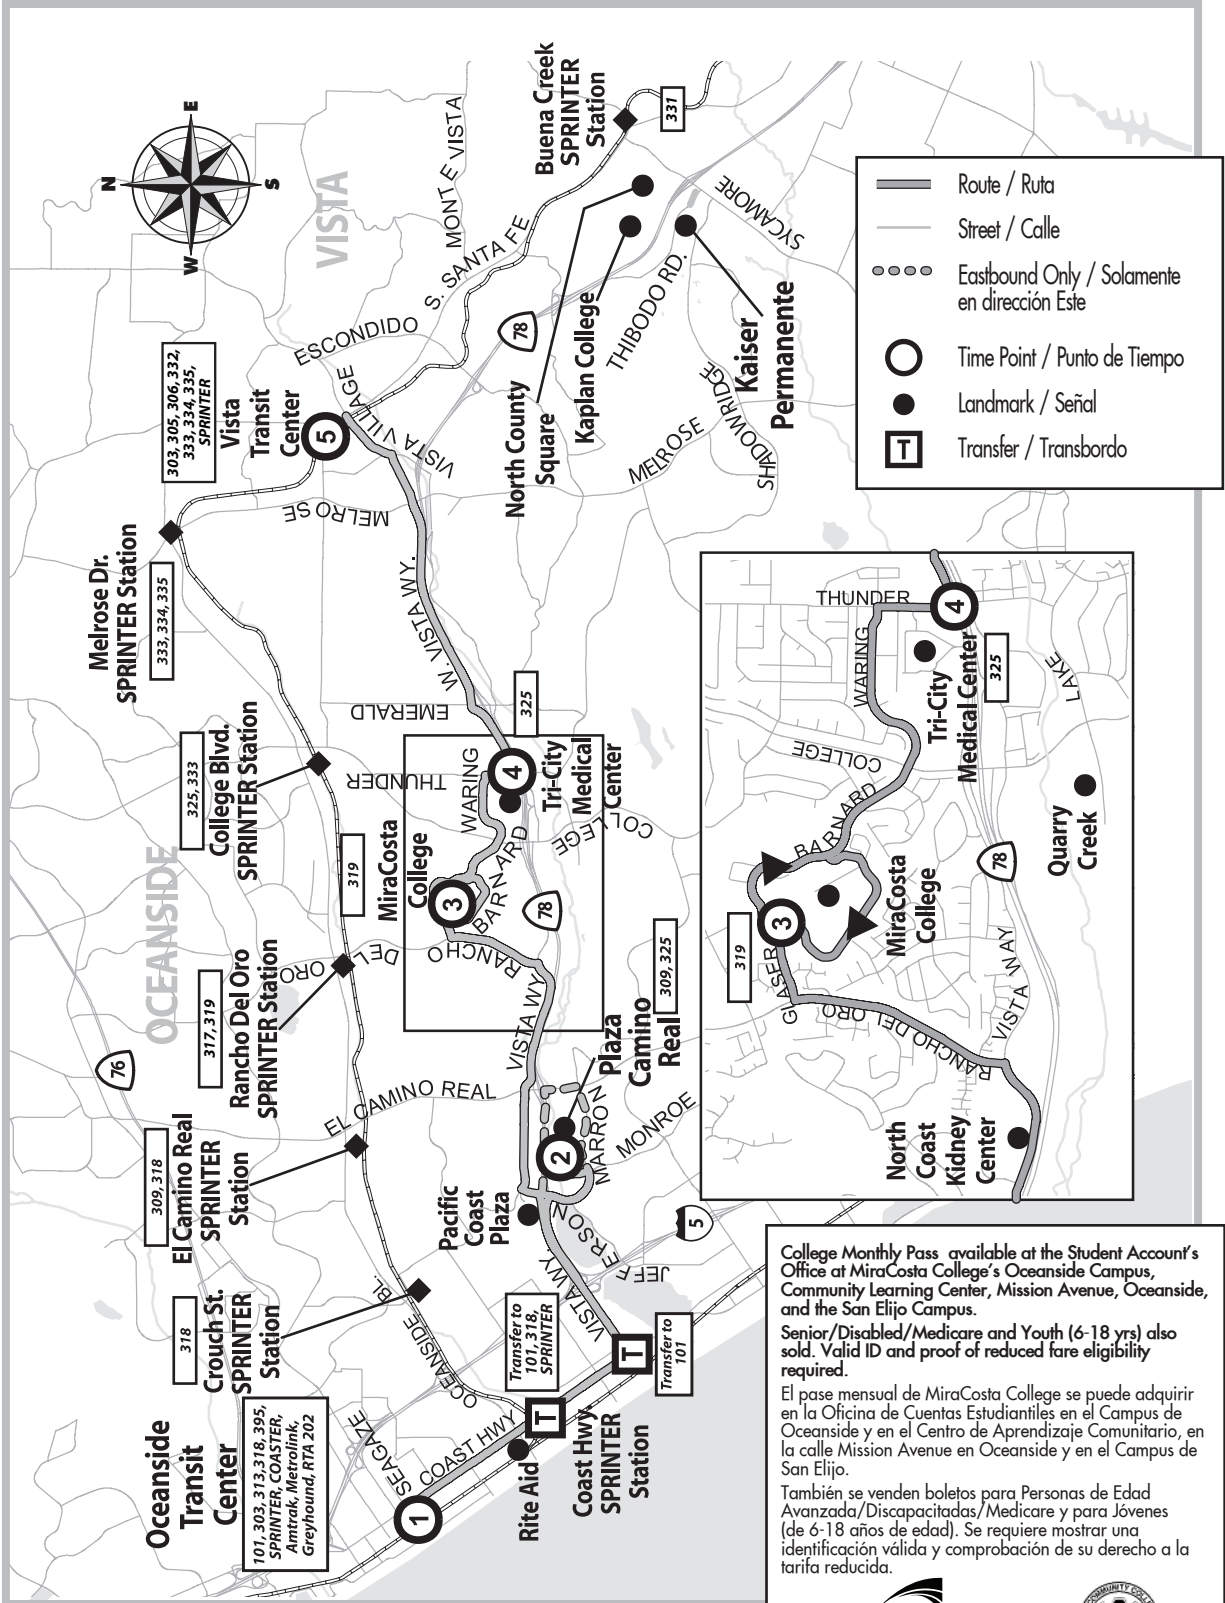

MF SA SU H

College Monthly Pass available at the Student Account's Office at MiraCosta College's Oceanside Campus, Community Learning Center, Mission Avenue, Oceanside, and the San Elijo Campus.

Senior/Disabled/Medicare and Youth (6-18 yrs) also sold. Valid ID and proof of reduced fare eligibility required.

El pase mensual de MiraCosta College se puede adquirir en la Oficina de Cuentas Estudiantiles en el Campus de Oceanside y en el Centro de Aprendizaje Comunitario, en la calle Mission Avenue en Oceanside y en el Campus de San Elijo.

También se venden boletos para Personas de Edad Avanzada/Discapacitadas/Medicare y para Jóvenes (de 6-18 años de edad). Se requiere mostrar una identificación válida y comprobación de su derecho a la tarifa reducida.