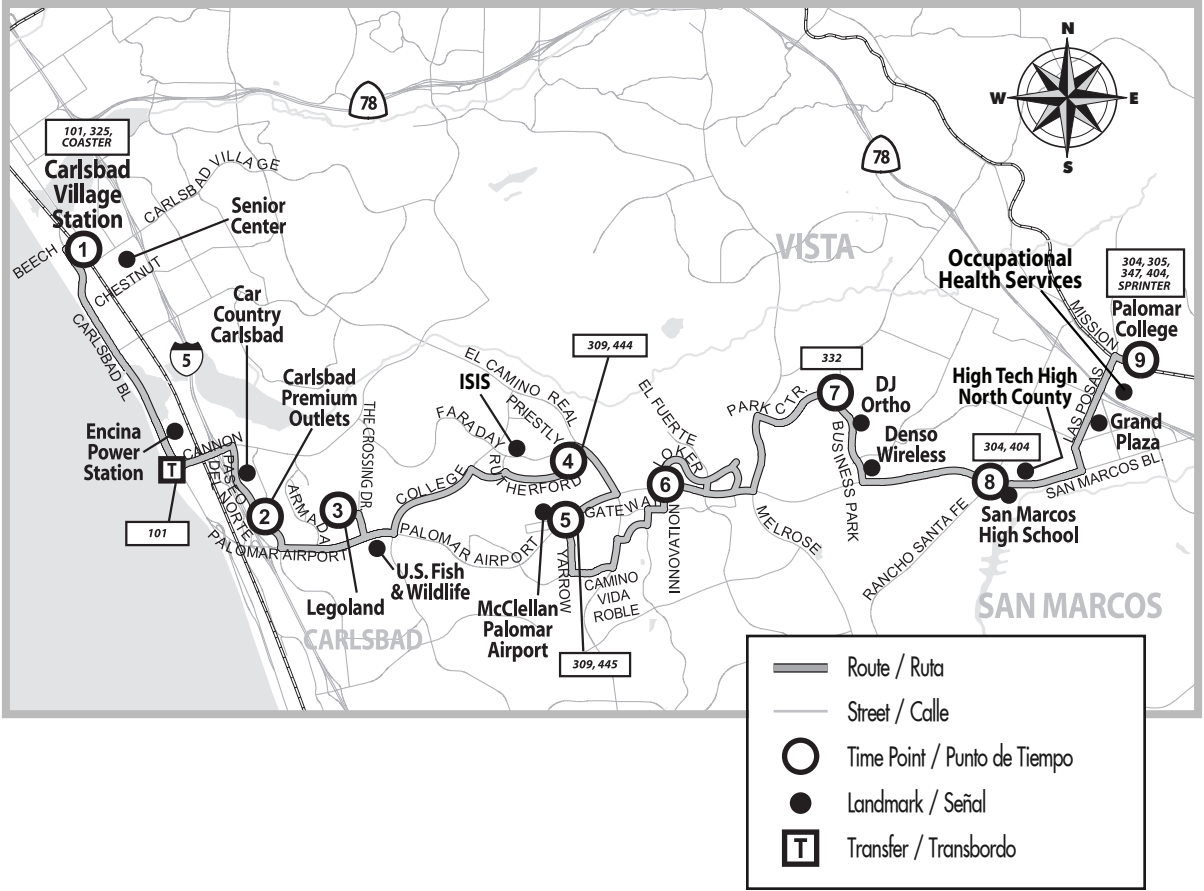

321

Carlsbad Village to Palomar College via Legoland

MF

Monday - Friday Eastbound to Palomar College

1	2	3	4	5	6	7	8	9
Carlsbad Village Station	Carlsbad Premium Outlets	Legoland	Priestly Dr. & Rutherford Rd.	Yarrow Dr. & Palomar Airport Rd.	Loker Ave. W. & Palomar Airport Rd.	Park Center Dr. & Business Park Dr.	San Marcos Bl. & Rancho Santa Fe Rd.	Palomar College Transit Center
5:55	6:08	6:16	6:26	6:32	6:40	6:53	7:01	7:13a
6:55	7:08	7:16	7:26	7:32	7:40	7:53	8:01	8:13
7:55	8:08	8:16	8:26	8:32	8:40	8:53	9:01	9:13
8:55	9:08	9:16	-	-	-	-	-	-
9:55	10:08	10:16	-	-	-	-	-	-
2:55	3:08	3:16	3:26	3:32	3:40	3:53	4:01	4:13p
3:55	4:08	4:16	4:26	4:32	4:40	4:53	5:01	5:13
4:55	5:08	5:16	5:26	5:32	5:40	5:53	6:01	6:13

Monday - Friday Westbound to Carlsbad Village

9	8	7	6	5	4	3	2	1
Palomar College Transit Center	San Marcos Bl. & Rancho Santa Fe Rd.	Park Center Dr. & Business Park Dr.	Loker Ave. W. & Palomar Airport Rd.	Yarrow Dr. & Palomar Airport Rd.	Priestly Dr. & Rutherford Rd.	Legoland	Carlsbad Premium Outlets	Carlsbad Village Station
5:26	5:37	5:45	5:55	6:05	6:13	6:22	6:28	6:41a
6:30	6:41	6:49	6:59	7:09	7:17	7:26	7:32	7:45
7:30	7:41	7:49	7:59	8:09	8:17	8:26	8:32	8:45
8:20	8:31	-	-	-	-	-	-	-
-	-	-	-	-	-	9:26	9:32	9:45
2:30	2:41	2:49	2:59	3:09	3:17	3:26	3:32	3:45p
3:30	3:41	3:49	3:59	4:09	4:17	4:26	4:32	4:45
4:30	4:41	4:49	4:59	5:09	5:17	5:26	5:32	5:45

Trip operates only when High Tech High is open.
Solo opera cuando está abierta High Tech High.

Route 321 does not operate on Saturdays, Sundays or holidays.
La Ruta 321 no ofrece servicio sábados, domingos o días festivos.