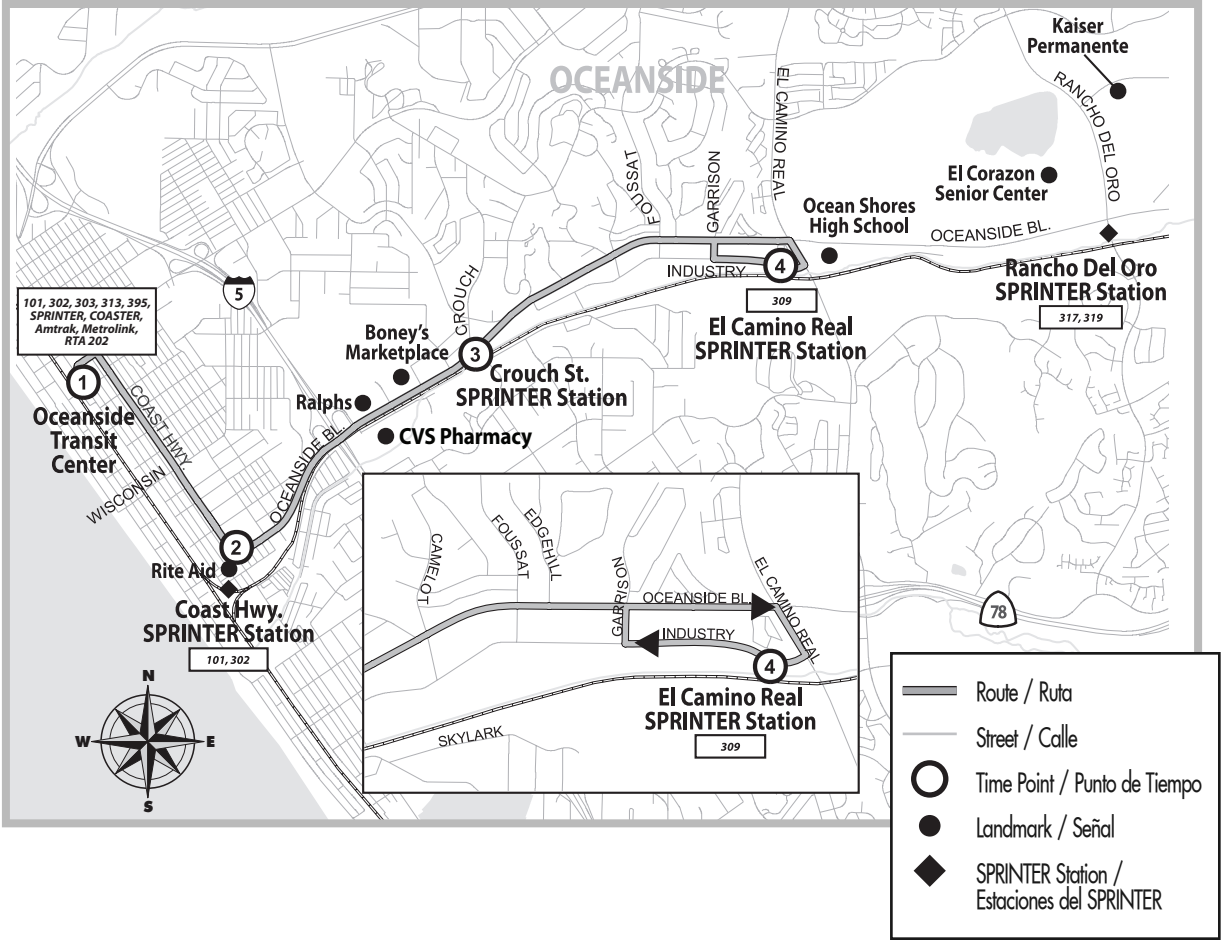

MF SA

**Monday - Friday**  
Eastbound to  
El Camino Real Station

Oceanside Transit Center	Oceanside Bl. & Coast Hwy.	Oceanside Bl. & Crouch St.	El Camino Real Station
①	②	③	④
5:52	5:57	6:02	6:08a
6:52	6:57	7:02	7:08
7:52	7:57	8:02	8:08
8:52	8:57	9:02	9:08
9:52	9:57	10:02	10:08
10:52	10:57	11:02	11:08
11:52	11:57	12:02	12:08p
12:52	12:57	1:02	1:08
1:52	1:57	2:02	2:08
2:52	2:57	3:02	3:08
3:52	3:57	4:02	4:08
4:52	4:57	5:02	5:08
5:52	5:57	6:02	6:08
6:52	6:57	7:02	7:08

**Monday - Friday**  
Westbound to  
Oceanside

El Camino Real Station	Oceanside Bl. & Crouch St.	Oceanside Bl. & Coast Hwy.	Oceanside Transit Center
④	③	②	①
6:19	6:24	6:29	6:34a
7:19	7:24	7:29	7:34
8:19	8:24	8:29	8:34
9:19	9:24	9:29	9:34
10:19	10:24	10:29	10:34
11:19	11:24	11:29	11:34
12:19	12:24	12:29	12:34p
1:19	1:24	1:29	1:34
2:19	2:24	2:29	2:34
3:19	3:24	3:29	3:34
4:19	4:24	4:29	4:34
5:19	5:24	5:29	5:34
6:19	6:24	6:29	6:34
7:19	7:24	7:29	7:34

**Saturday**  
Eastbound to  
El Camino Real Station

Oceanside Transit Center	Oceanside Bl. & Coast Hwy.	Oceanside Bl. & Crouch St.	El Camino Real Station
①	②	③	④
6:52	6:57	7:02	7:08a
7:52	7:57	8:02	8:08
8:52	8:57	9:02	9:08
9:52	9:57	10:02	10:08
10:52	10:57	11:02	11:08
11:52	11:57	12:02	12:08p
12:52	12:57	1:02	1:08
1:52	1:57	2:02	2:08
2:52	2:57	3:02	3:08
3:52	3:57	4:02	4:08
4:52	4:57	5:02	5:08
5:52	5:57	6:02	6:08
6:52	6:57	7:02	7:08

**Saturday**  
Westbound to  
Oceanside

El Camino Real Station	Oceanside Bl. & Crouch St.	Oceanside Bl. & Coast Hwy.	Oceanside Transit Center
④	③	②	①
7:19	7:24	7:29	7:34a
8:19	8:24	8:29	8:34
9:19	9:24	9:29	9:34
10:19	10:24	10:29	10:34
11:19	11:24	11:29	11:34
12:19	12:24	12:29	12:34p
1:19	1:24	1:29	1:34
2:19	2:24	2:29	2:34
3:19	3:24	3:29	3:34
4:19	4:24	4:29	4:34
5:19	5:24	5:29	5:34
6:19	6:24	6:29	6:34
7:19	7:24	7:29	7:34