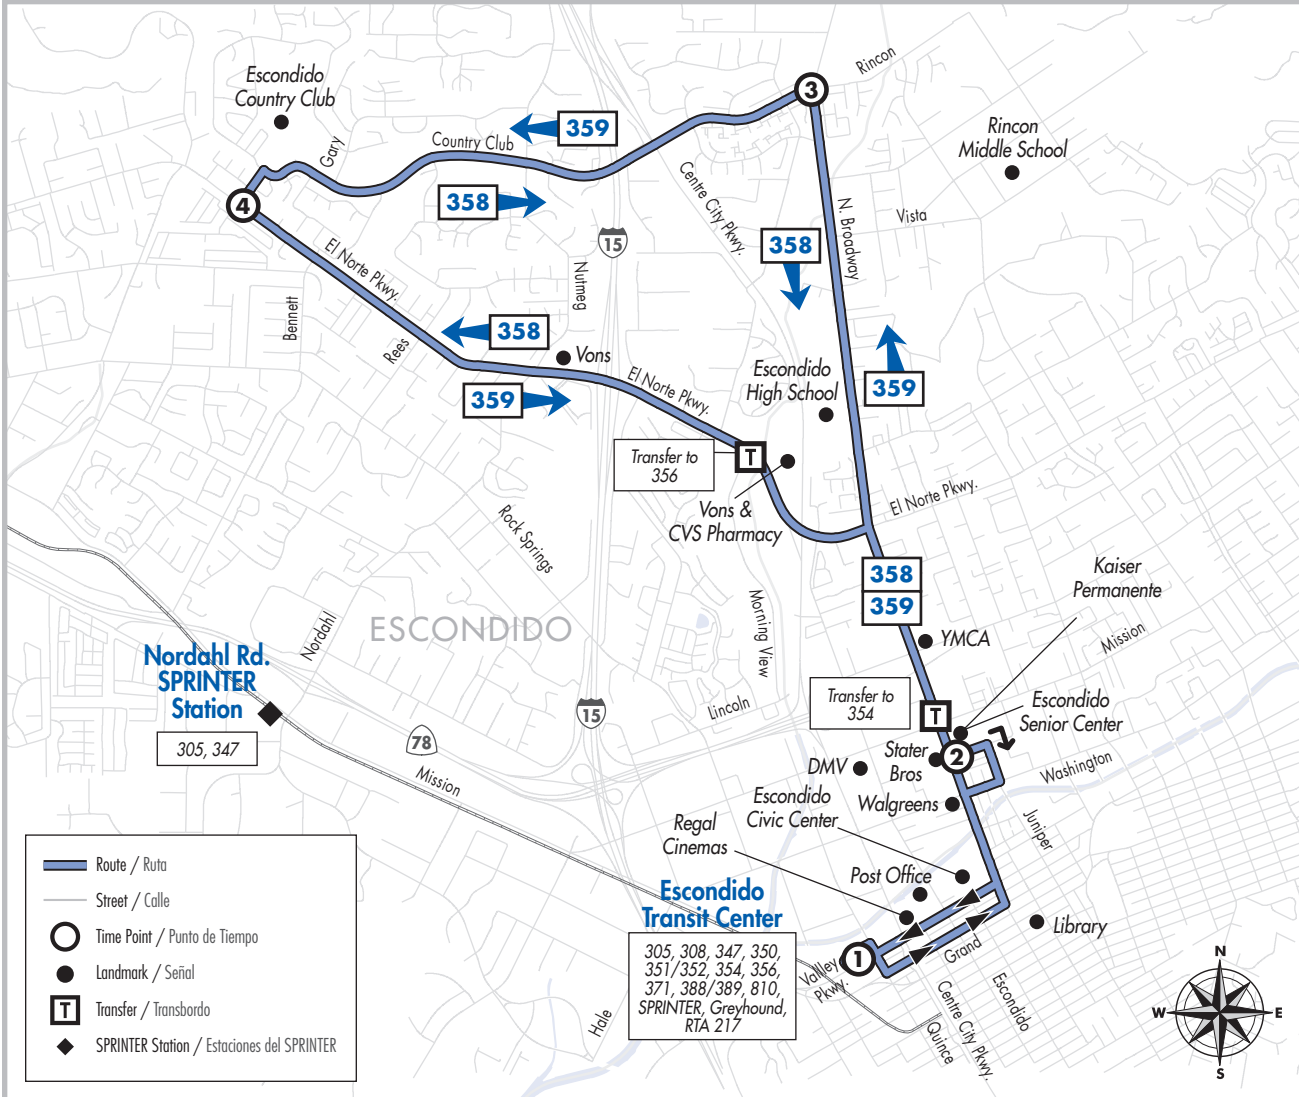

358/359

N. Broadway, Country Club & El Norte

MF

358 Monday - Friday El Norte Pkwy., then N. Broadway

Escondido Transit Center 1	N. Broadway & Park Ave. 2	El Norte Pkwy. & Country Club Ln. 4	Country Club Ln. & N. Broadway 3	Escondido Senior Center 2	Escondido Transit Center 1
6:03	6:10	6:21	6:28	6:39	6:47a
8:03	8:10	8:21	8:28	8:39	8:47
10:03	10:10	10:21	10:28	10:39	10:47
12:03	12:10	12:21	12:28	12:39	12:47p
2:03	2:10	2:21	2:28	2:39	2:47
4:03	4:10	4:21	4:28	4:39	4:47
6:03	6:10	6:21	6:28	6:39	6:47
8:03	8:10	8:21	8:28	8:39	8:47

359 Monday - Friday N. Broadway, then El Norte Pkwy.

Escondido Transit Center 1	N. Broadway & Park Ave. 2	Country Club Ln. & N. Broadway 3	El Norte Pkwy. & Country Club Ln. 4	Escondido Senior Center 2	Escondido Transit Center 1
5:03	5:10	5:18	5:24	5:38	5:46a
7:03	7:10	7:18	7:24	7:38	7:46
9:03	9:10	9:18	9:24	9:38	9:46
11:03	11:10	11:18	11:24	11:38	11:46
1:03	1:10	1:18	1:24	1:38	1:46p
3:03	3:10	3:18	3:24	3:38	3:46
5:03	5:10	5:18	5:24	5:38	5:46
7:03	7:10	7:18	7:24	7:38	7:46

Bold denotes P.M. times/Horarios en negritas son en la tarde

Route 358/359 does not operate on Saturdays, Sundays or holidays.
La Ruta 358/359 no ofrece servicio sábados, domingos o días festivos.