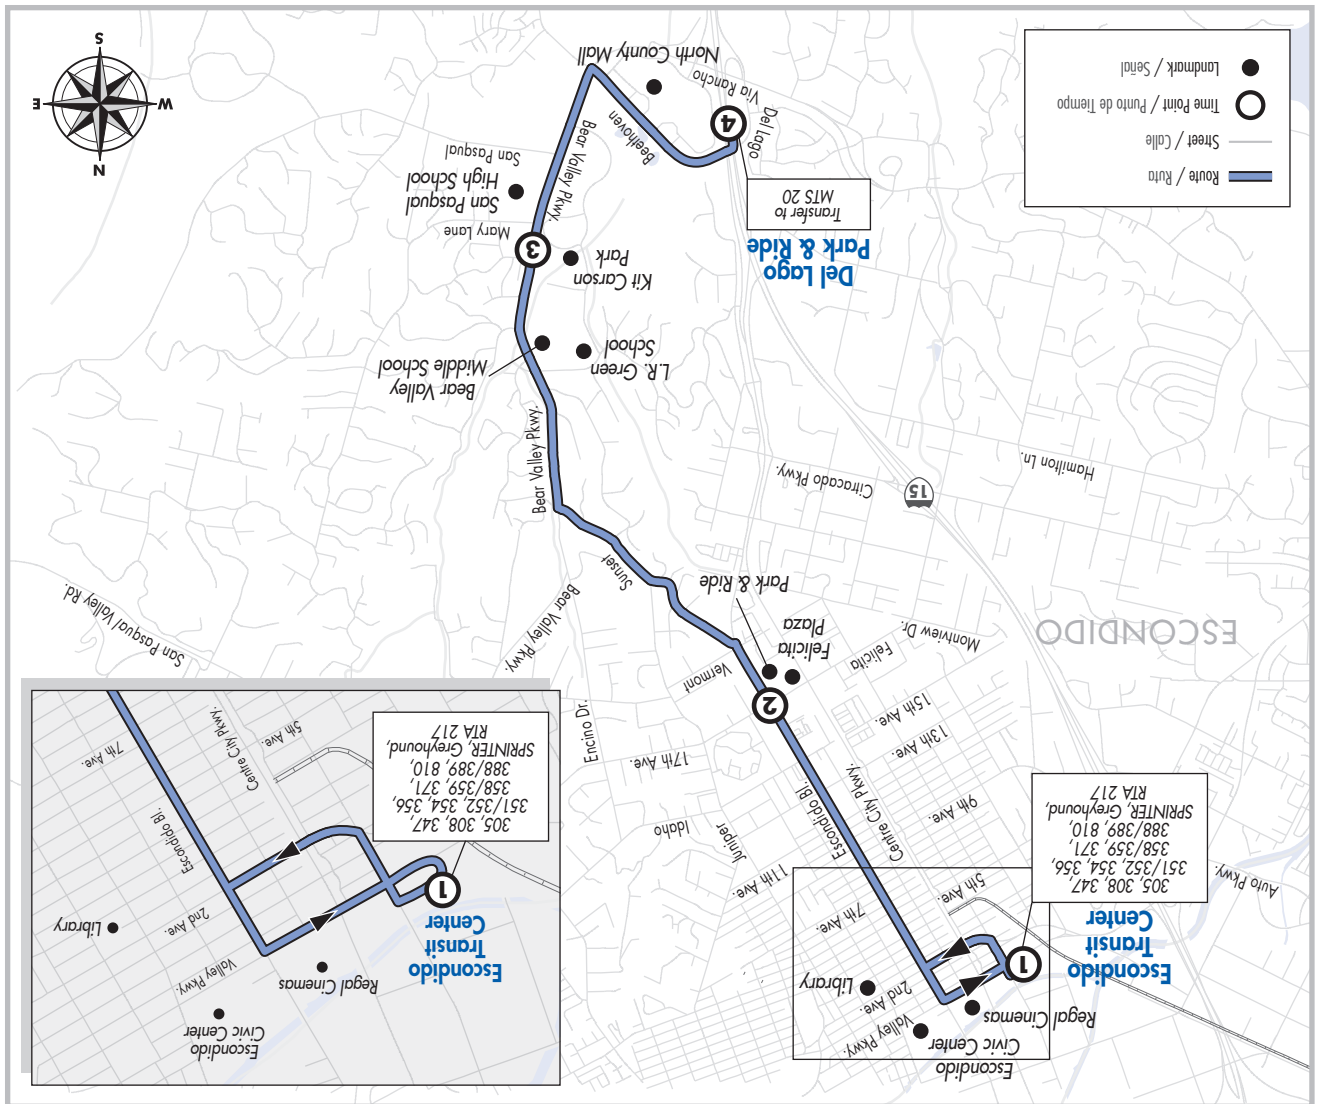

Escondido to Del Lago Park & Ride via Westfield North County Mall

350

MF SA SU H

Customer Information

Walk-in/En persona

Oceanside Transit Store/Tienda de Tránsito Oceanside NCTD Customer Service/Lost & Found

205 South Tremont Street (near the intersection of Topeka and Tremont) in Oceanside. The Transit Store is located near the Greyhound offices on the east end of the transit center.
M-F, 7:00am - 7:00pm (760) 966-6500, Lost & Found (760) 967-2884

Servicio al cliente/Objetos perdidos

205 South Tremont Street (esquina de Topeka y Tremont) en Oceanside. Cerca de las ventanillas de Greyhound al extremo este de la central de transporte. Lunes-Viernes, 7:00am - 7:00pm (760) 966-6500, objetos perdidos (760) 967-2884

Vista Transit Center/Central de Transporte Vista

101 Olive Avenue, Vista, CA 92083
(760) 966-6565
M-F, 8:00am - 5:00pm/Lunes-Viernes, 8:00am - 5:00pm

Escondido Transit Center/Central de Transporte Escondido

700 W. Valley Parkway, Escondido, CA 92025
(760) 967-2875
M-F, 7:00am - 7:00pm/Lunes-Viernes, 7:00am - 7:00pm

Mailing Address/Correspondencia

North County Transit District
Attn: Customer Service
810 Mission Avenue, Oceanside, CA 92054

Trip Planning Assistance/Ayuda planeando su viaje

Online/Internet: transit.511sd.com, www.gonctd.com
Phone/Teléfono: 511, 1-800-COASTER, 1-800-262-7837 (619) 233-3004 if calling from outside San Diego County/ (619) 233-3004/Si llama fuera del Condado de San Diego
TTY/Servicio para personas sordomudas: 711 or (619) 234-5005

BREEZERapid

350

Escondido to
Del Lago Park &
Ride via Westfield
North County Mall

Effective August 28, 2011

Válido el 28 de agosto, 2011

Westfield
SHOPPINGTOWN
NORTH COUNTY

Destinations/Destinos

- Connect to MTS 20 for service to San Diego
- Kit Carson Park
- L.R. Green School
- San Pasqual High School
- Bear Valley Middle School
- St. Mary's Catholic School

2050 Regional
Transportation Plan

Our Region.
Our Future.

SANDAG invites you to get involved in shaping our region's future.

Where will we all live in the decades to come? What will be the best way for us to get around? How do we preserve our open spaces? And how do we address these issues in a way that helps us reduce greenhouse gas emissions while strengthening our economy?

Learn about the 2050 Regional Transportation Plan being developed

SANDAG.org/2050RTP

facebook.com/SANDAGregion

Join our e-mail list at 2050rtp@SANDAG.org

Tell us what you think at 1 (877) 277-5736

Get Involved.

Tell us what you think.

NORTH COUNTY TRANSIT DISTRICT
WE MOVE PEOPLE
www.gonctd.com

NORTH COUNTY TRANSIT DISTRICT
WE MOVE PEOPLE
www.gonctd.com